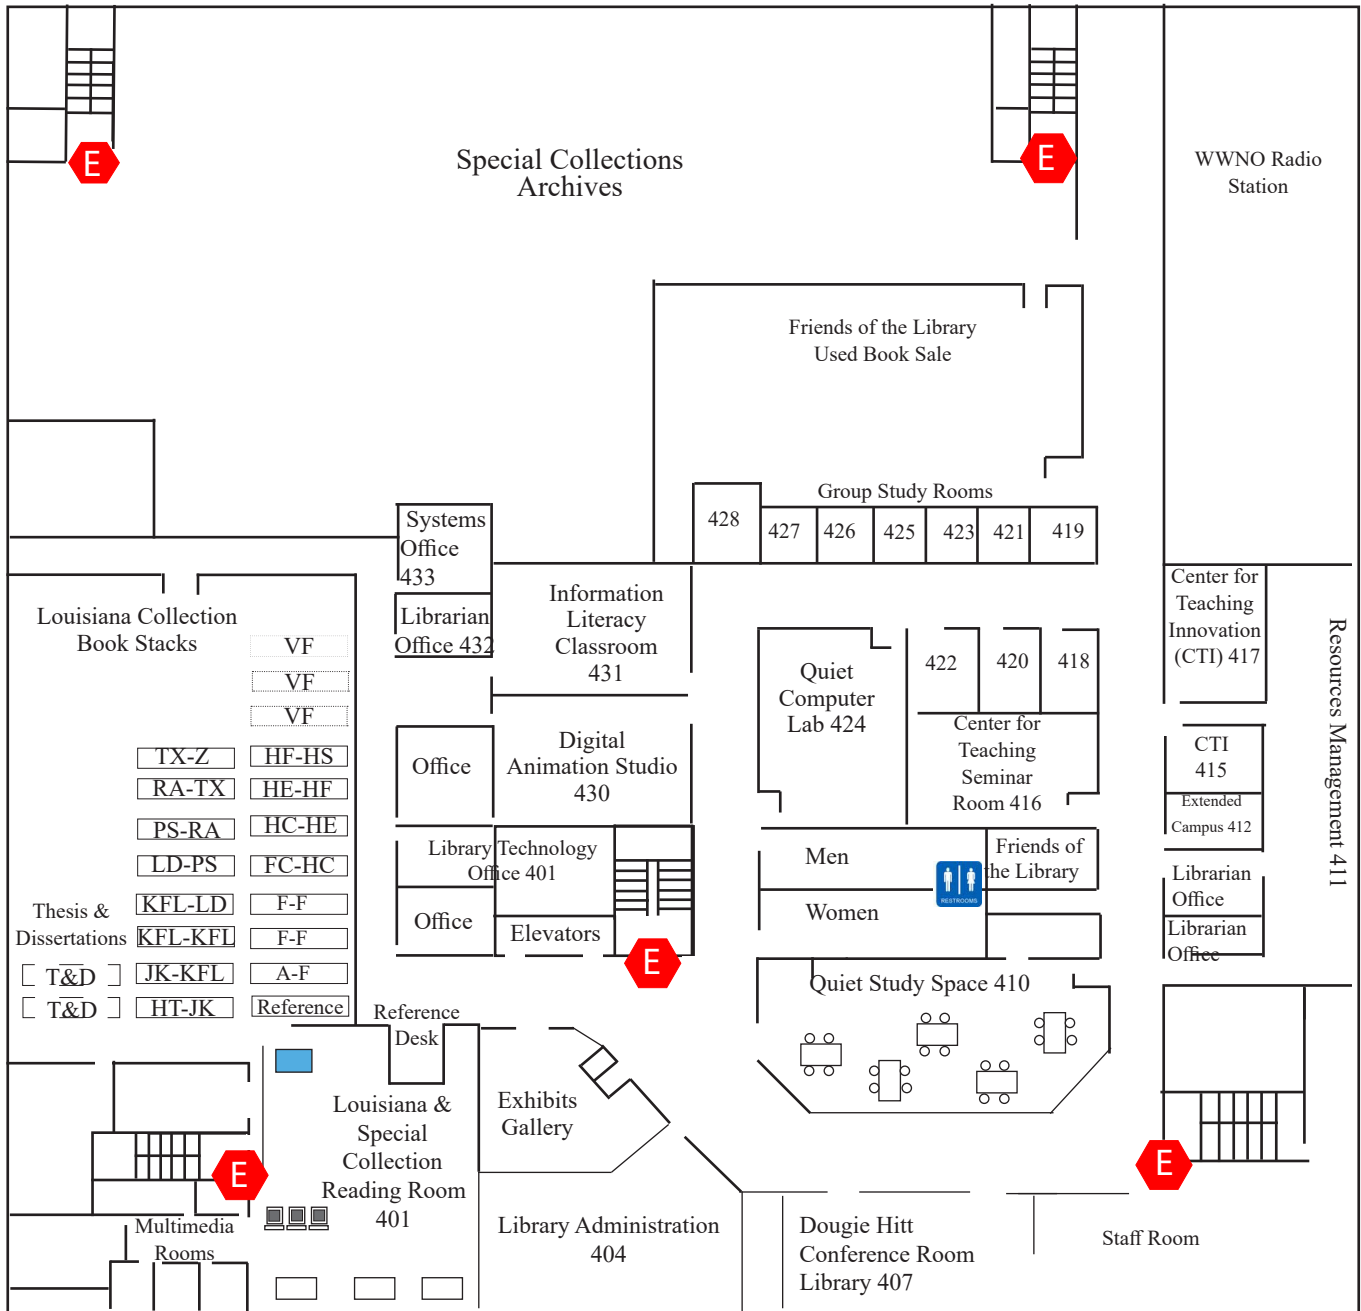

4th FLOOR: (Scholarly Study Floor)

LIBRARY ADMINISTRATION, DIGITAL ANIMATION
STUDIO, & LOUISIANA & SPECIAL COLLECTIONS

Legend

- Emergency Exit
- Scanner
- Book Shelves
- Stairs
- PC Workstation
- Thesis & Dissertations
- Periodical Shelves
- Vertical Files

Services on Floor 4

- Digital Animation Studio
- Group Study Rooms
- Library Administration
- Quiet Computer Lab
- Quiet Study Space

Materials on Floor 4

- Archives and Manuscripts
- Louisiana Collection
- Rare Books
- UNO Authors Collection