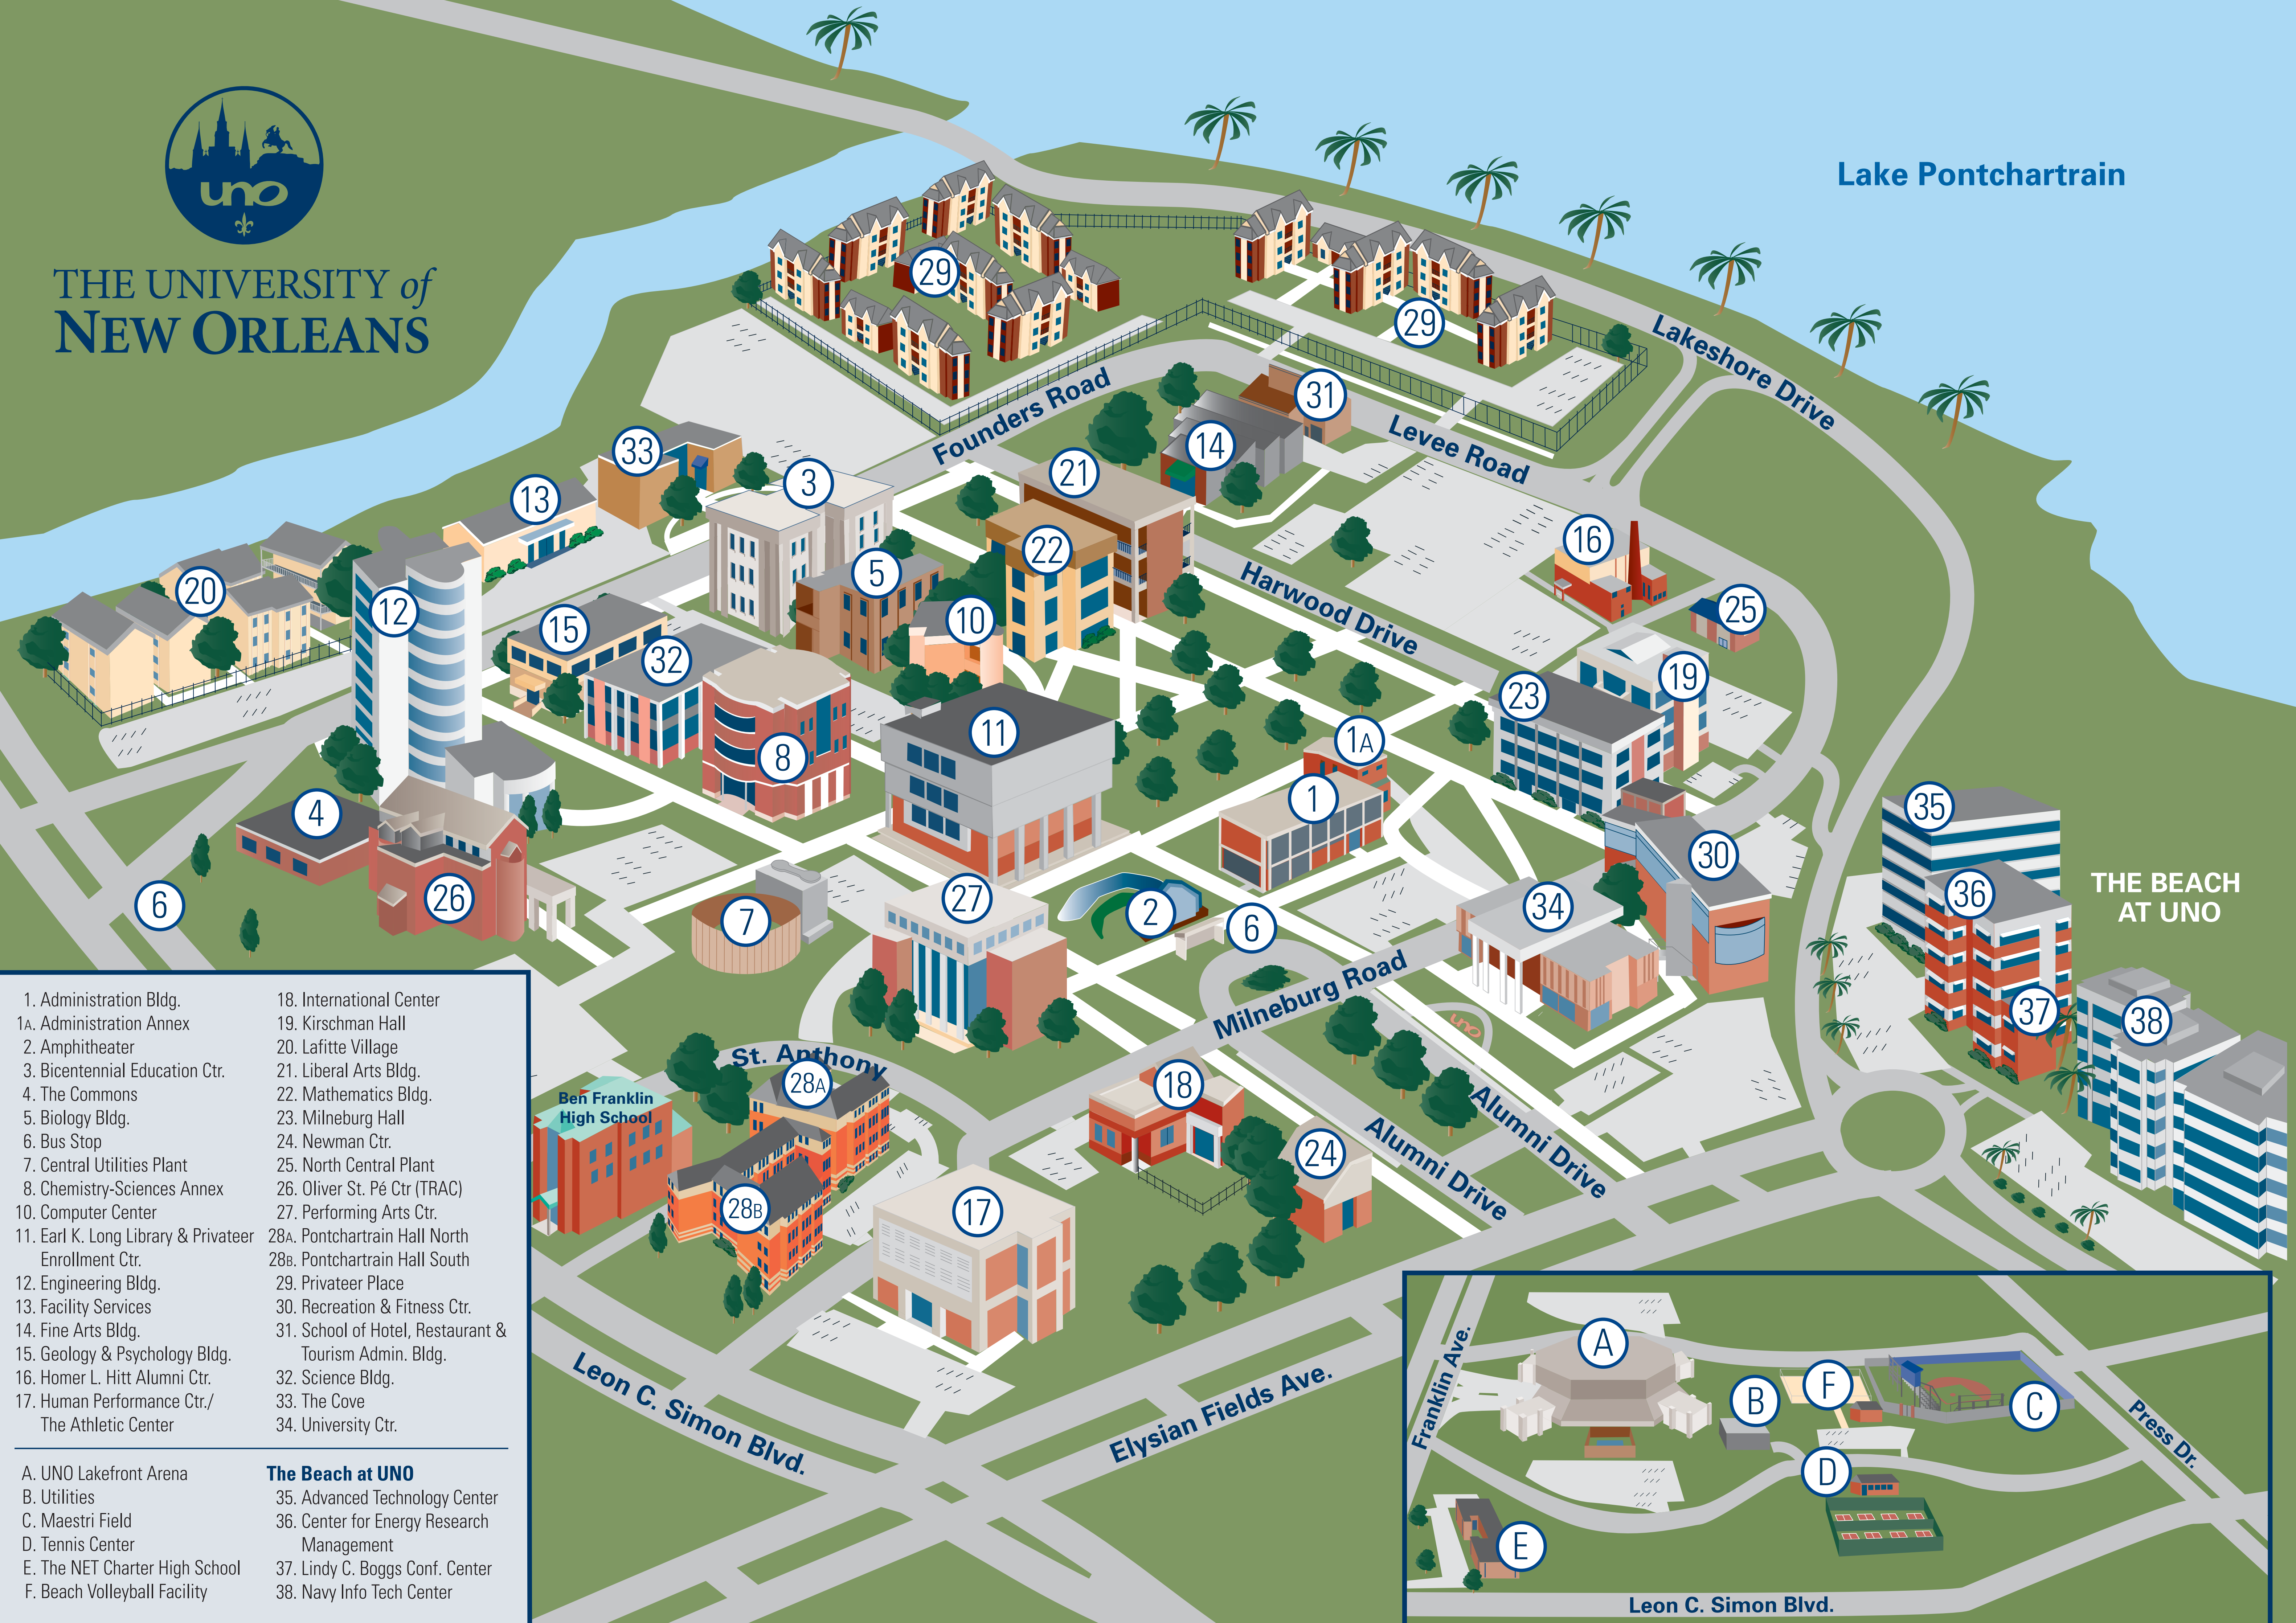

THE UNIVERSITY of NEW ORLEANS

Lake Pontchartrain

- 1. Administration Bldg.
- 1A. Administration Annex
- 2. Amphitheater
- 3. Bicentennial Education Ctr.
- 4. The Commons
- 5. Biology Bldg.
- 6. Bus Stop
- 7. Central Utilities Plant
- 8. Chemistry-Sciences Annex
- 10. Computer Center
- 11. Earl K. Long Library & Privateer Enrollment Ctr.
- 12. Engineering Bldg.
- 13. Facility Services
- 14. Fine Arts Bldg.
- 15. Geology & Psychology Bldg.
- 16. Homer L. Hitt Alumni Ctr.
- 17. Human Performance Ctr./The Athletic Center
- 18. International Center
- 19. Kirschman Hall
- 20. Lafitte Village
- 21. Liberal Arts Bldg.
- 22. Mathematics Bldg.
- 23. Milneburg Hall
- 24. Newman Ctr.
- 25. North Central Plant
- 26. Oliver St. Pé Ctr (TRAC)
- 27. Performing Arts Ctr.
- 28A. Pontchartrain Hall North
- 28B. Pontchartrain Hall South
- 29. Privateer Place
- 30. Recreation & Fitness Ctr.
- 31. School of Hotel, Restaurant & Tourism Admin. Bldg.
- 32. Science Bldg.
- 33. The Cove
- 34. University Ctr.

- A. UNO Lakefront Arena
- B. Utilities
- C. Maestri Field
- D. Tennis Center
- E. The NET Charter High School
- F. Beach Volleyball Facility

- The Beach at UNO**
- 35. Advanced Technology Center
 - 36. Center for Energy Research Management
 - 37. Lindy C. Boggs Conf. Center
 - 38. Navy Info Tech Center

THE BEACH
AT UNO