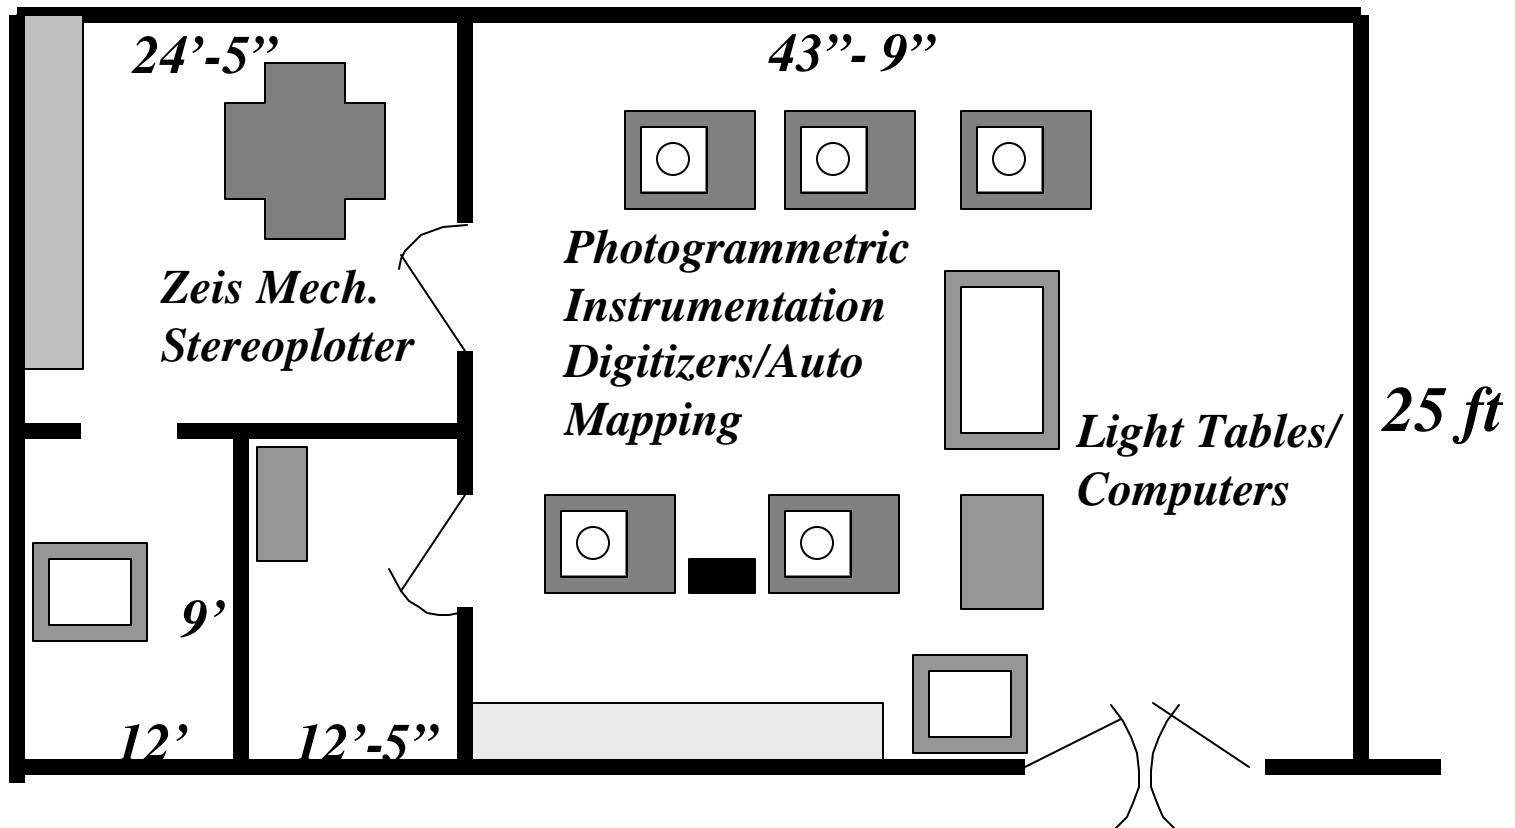

# Photogrammetry & Topographic Engineering Laboratory

*University of New Orleans  
Eng'r Bldg. Room 415*

*(68 ft x 25 ft)*

Not to Scale