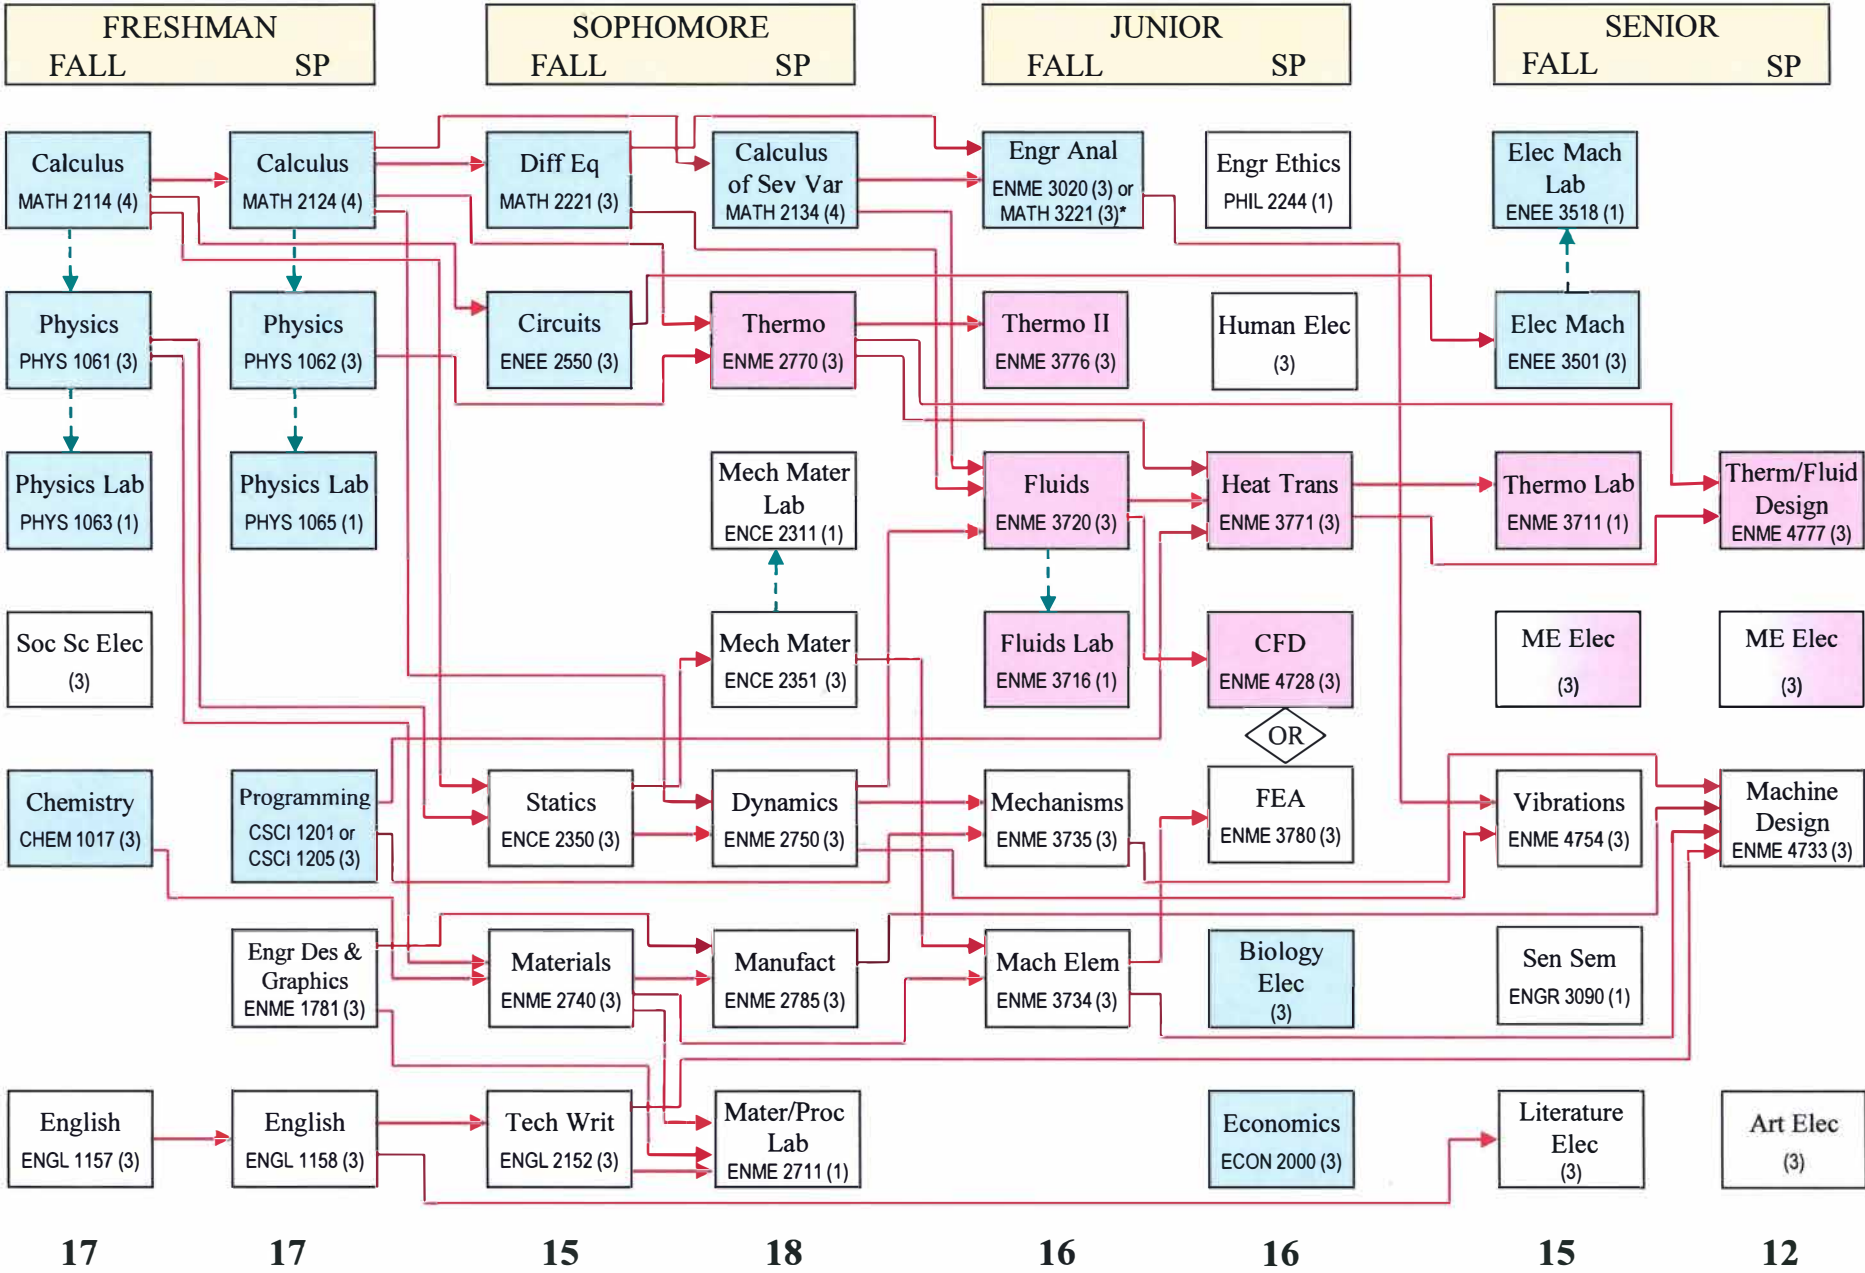

MECHANICAL ENGINEERING 2017 - 2018

→ Prerequisite
- - - - -> Credit/Registration

Math/Sci
 Mech/Mater
 Therm/Fluid

17

17

15

18

16

16

15

12