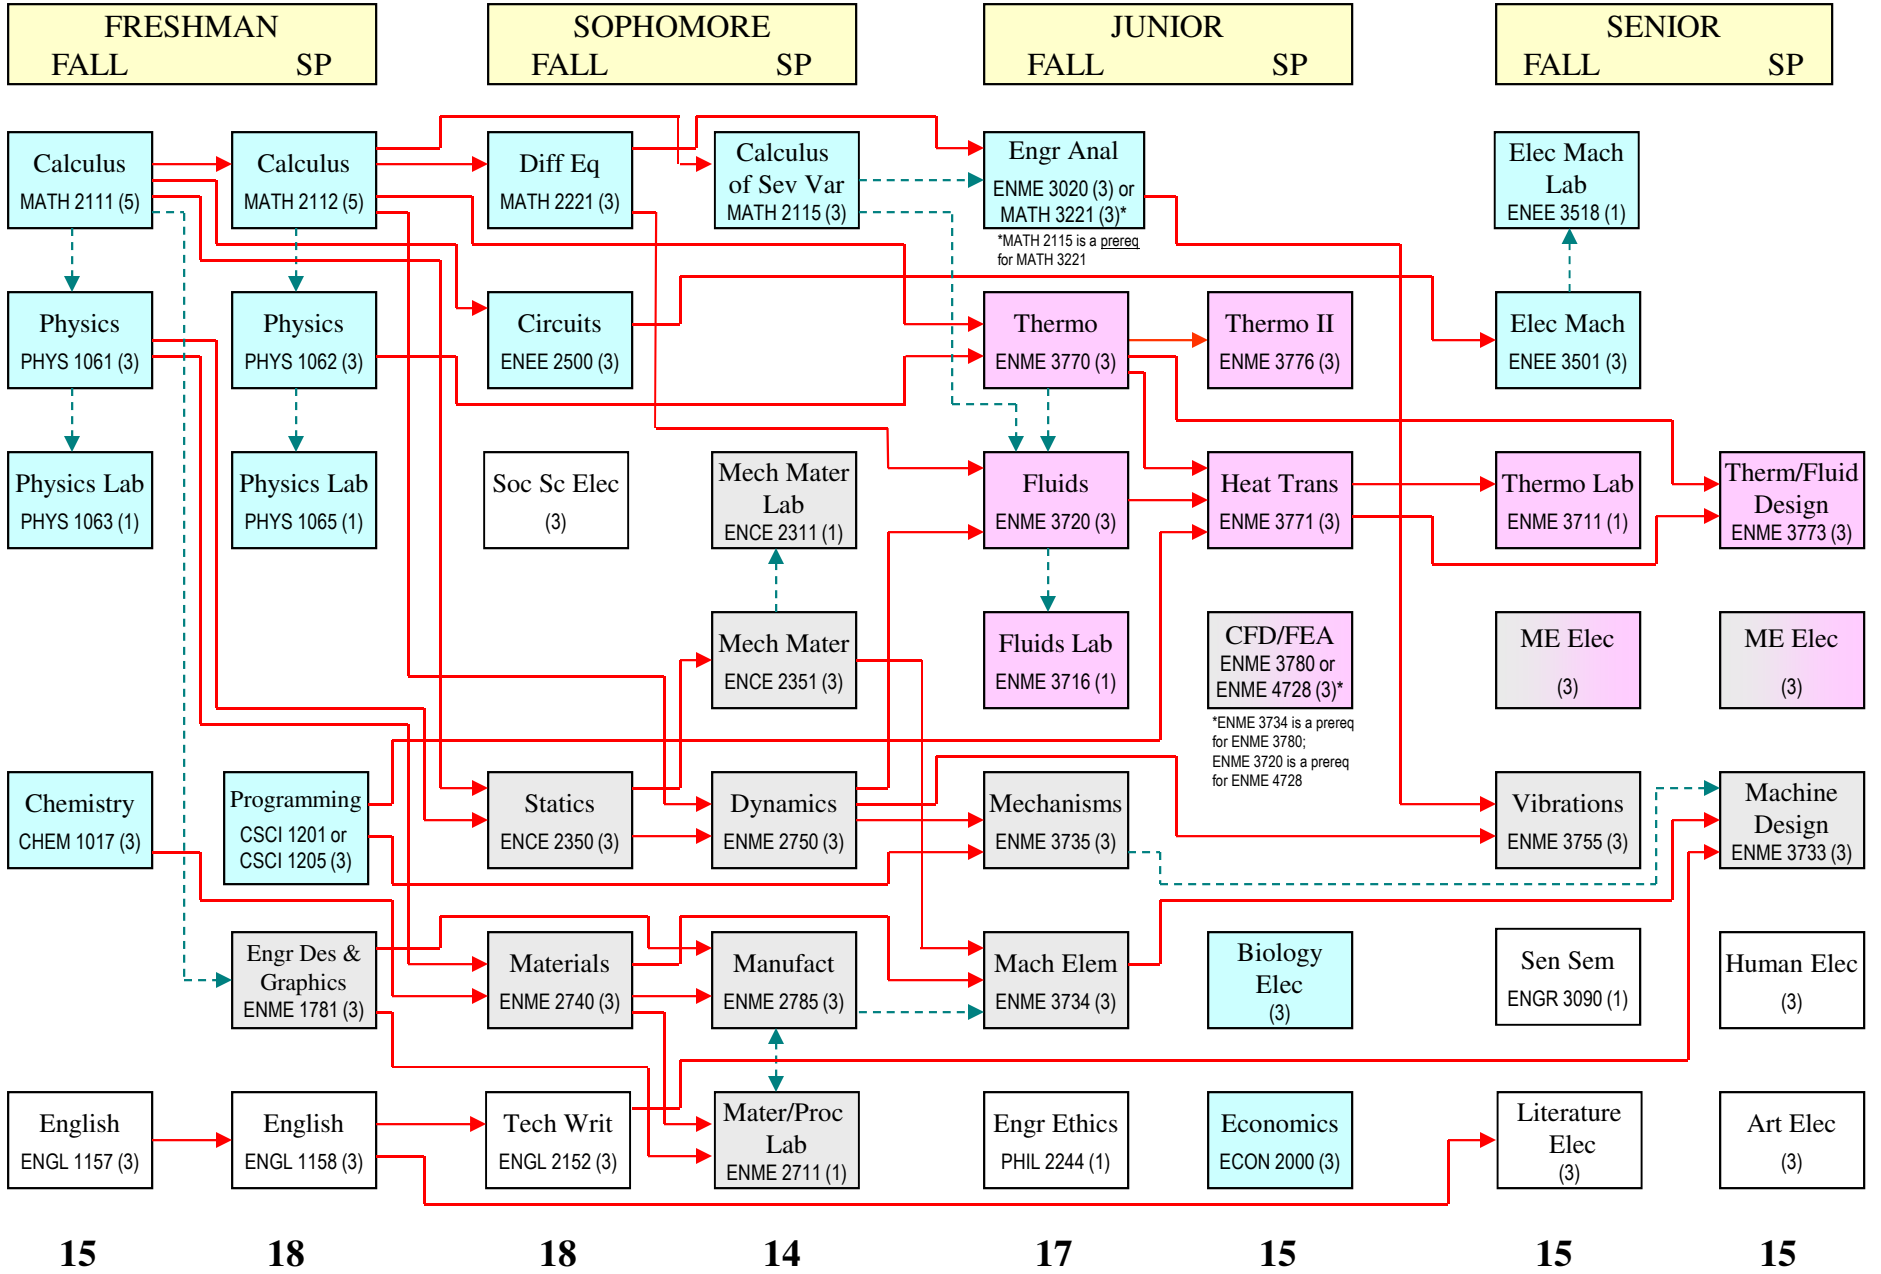

UNO MECHANICAL ENGINEERING 2013 - 2014

Math/Sci
 Mech/Mater
 Therm/Fluid

→ Prerequisite
- - - - - Credit/Registration
← - - - - - Co-registration

*MATH 2115 is a prereq for MATH 3221

*ENME 3734 is a prereq for ENME 3780; ENME 3720 is a prereq for ENME 4728