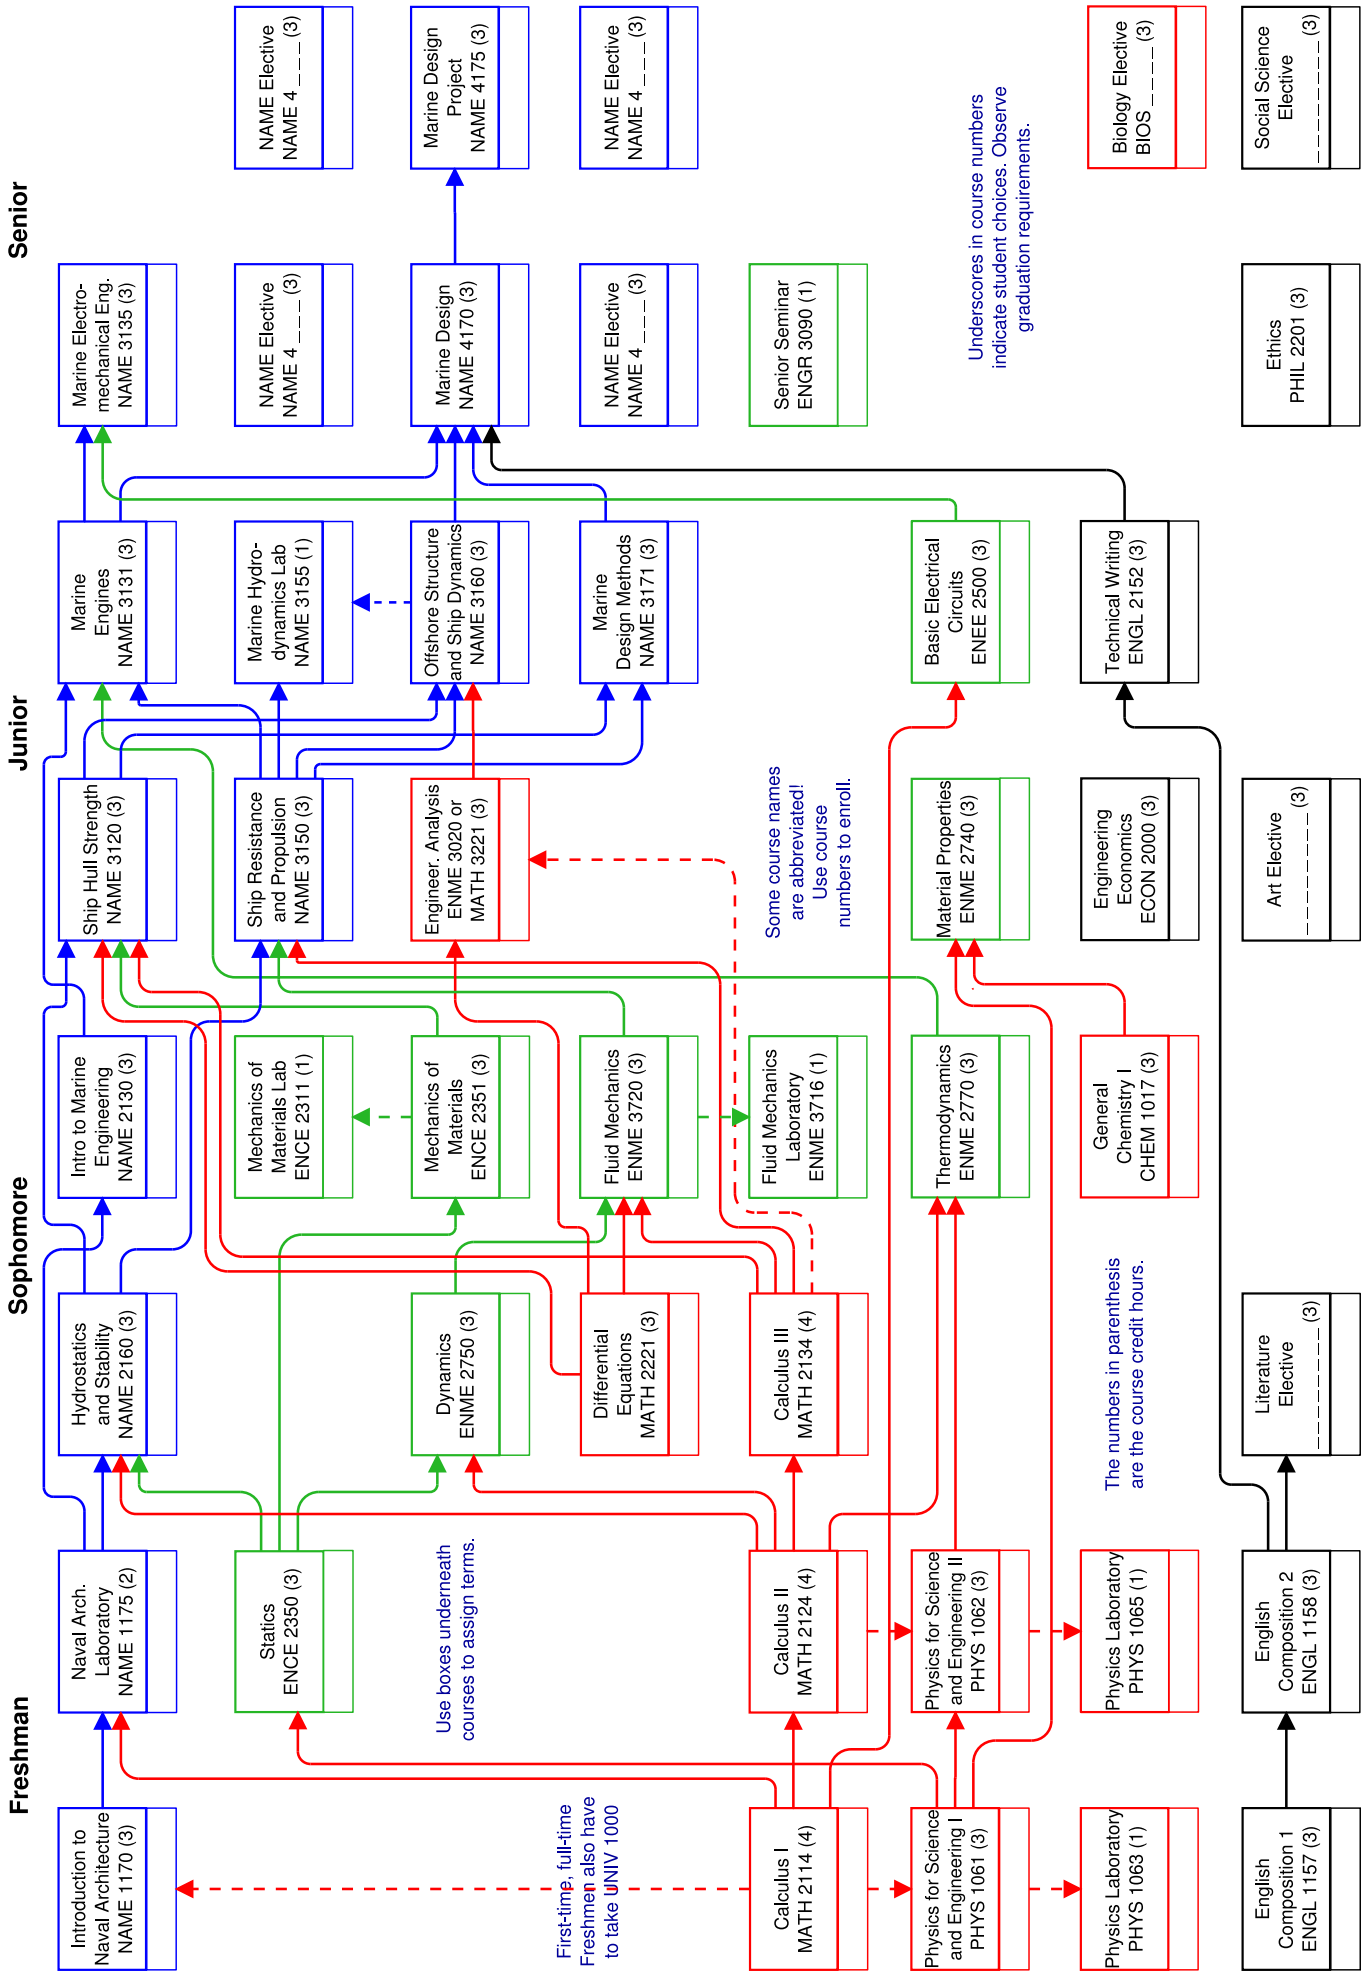

Naval Architecture and Marine Engineering 2014

Prerequisite → Credit or Registration

Use boxes underneath courses to assign terms.

First-time, full-time Freshmen also have to take UNIV 1000

Some course names are abbreviated! Use course numbers to enroll.

Underscores in course numbers indicate student choices. Observe graduation requirements.

The numbers in parenthesis are the course credit hours.