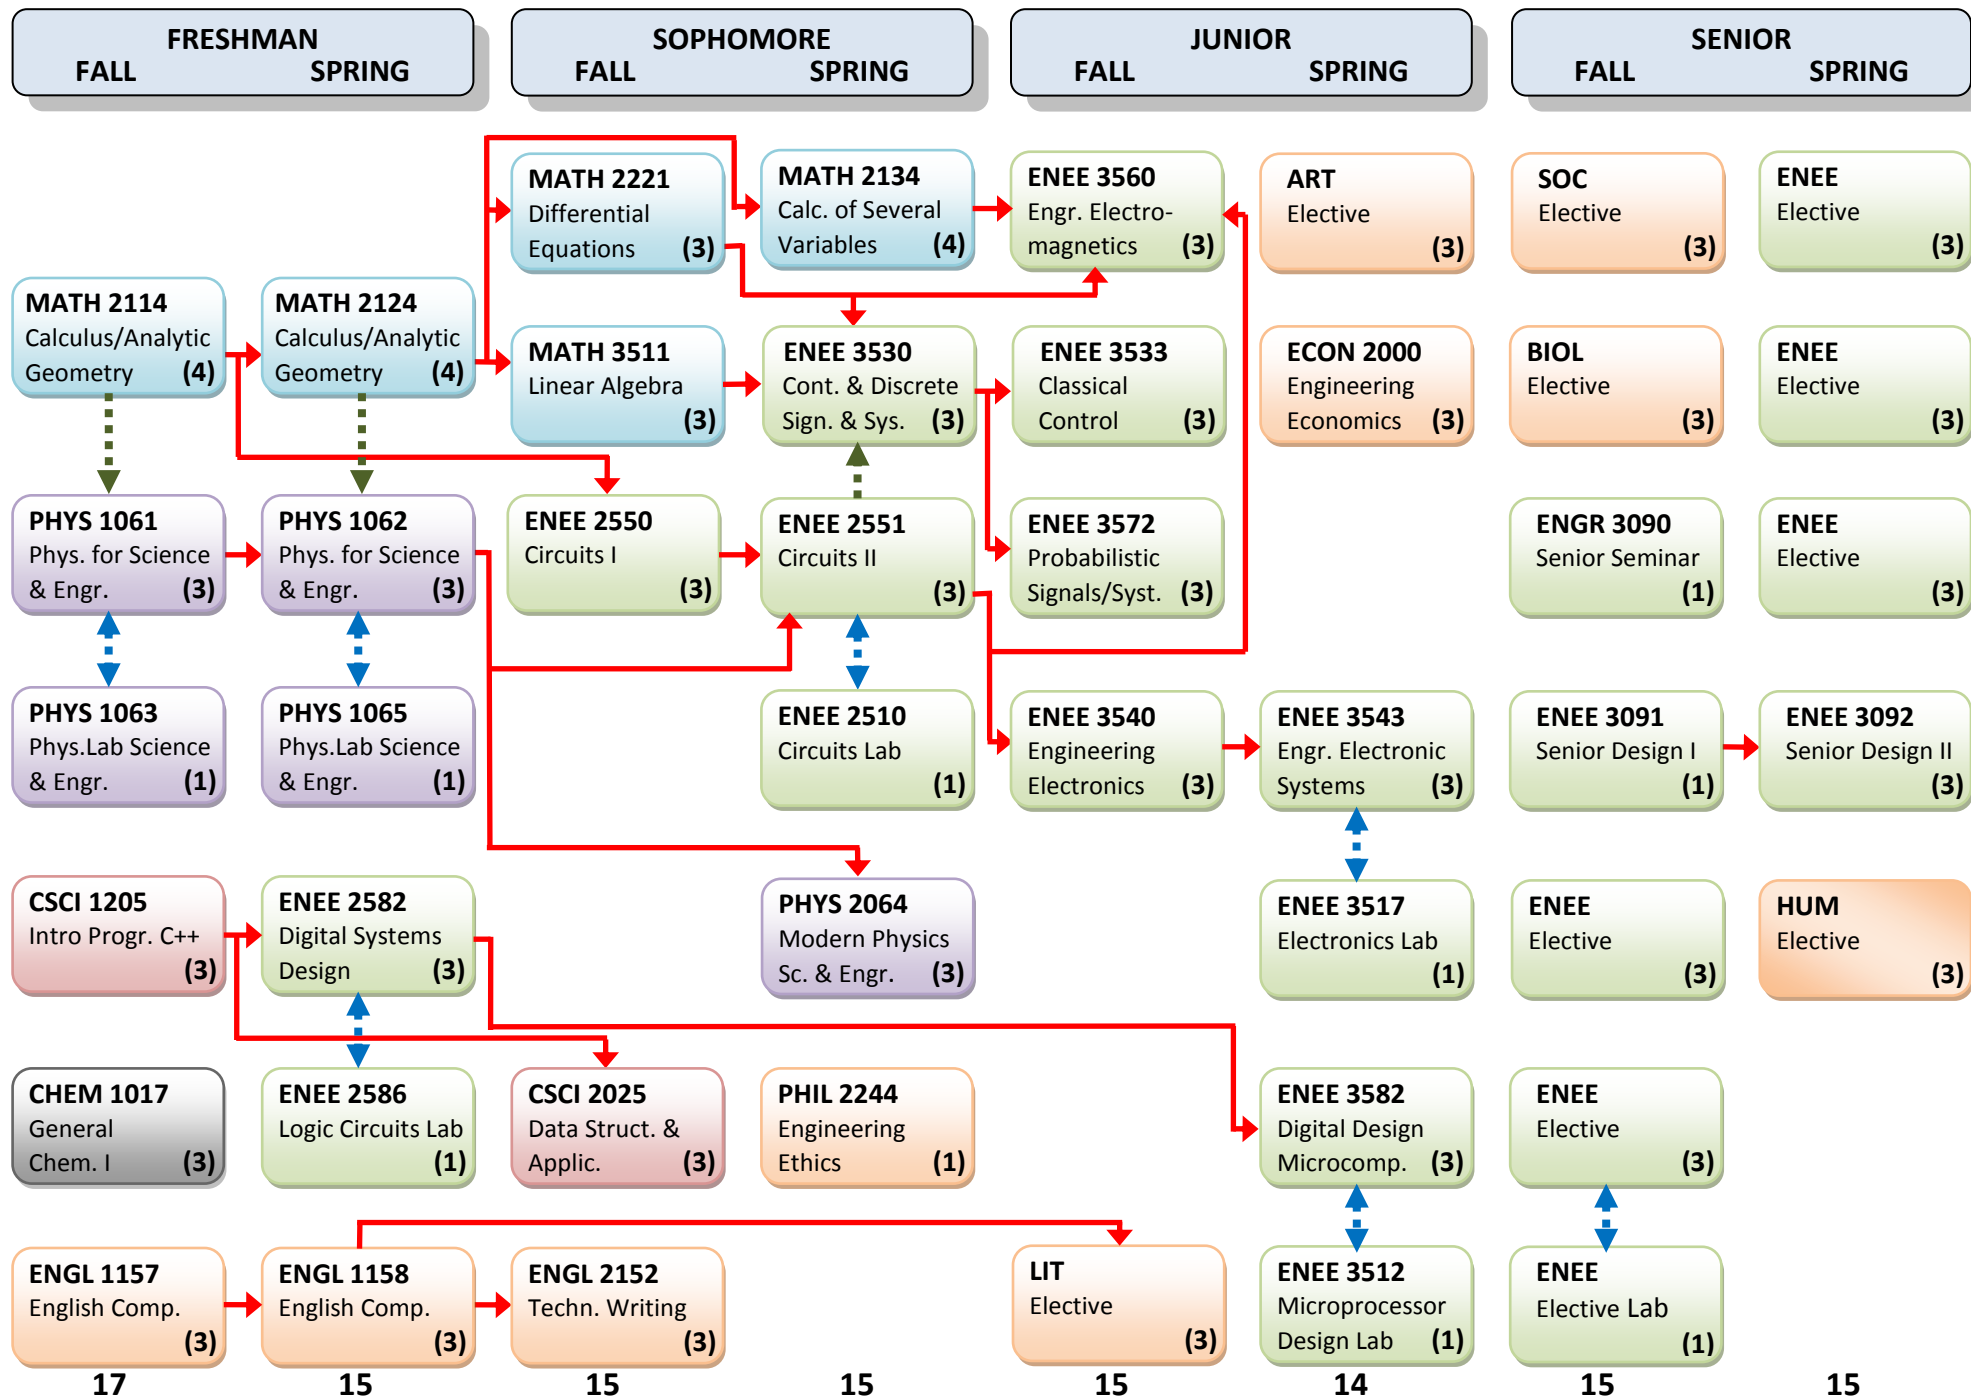

ELECTRICAL ENGINEERING – 2014 Flowchart

Prerequisite → Co-registration <--->
Credit/Registration ---->

Please, visit <http://www.uno.edu/coe/electrical-engineering/electrical-concentration.aspx> for a list of suggested electives

121 Credit Hours Total