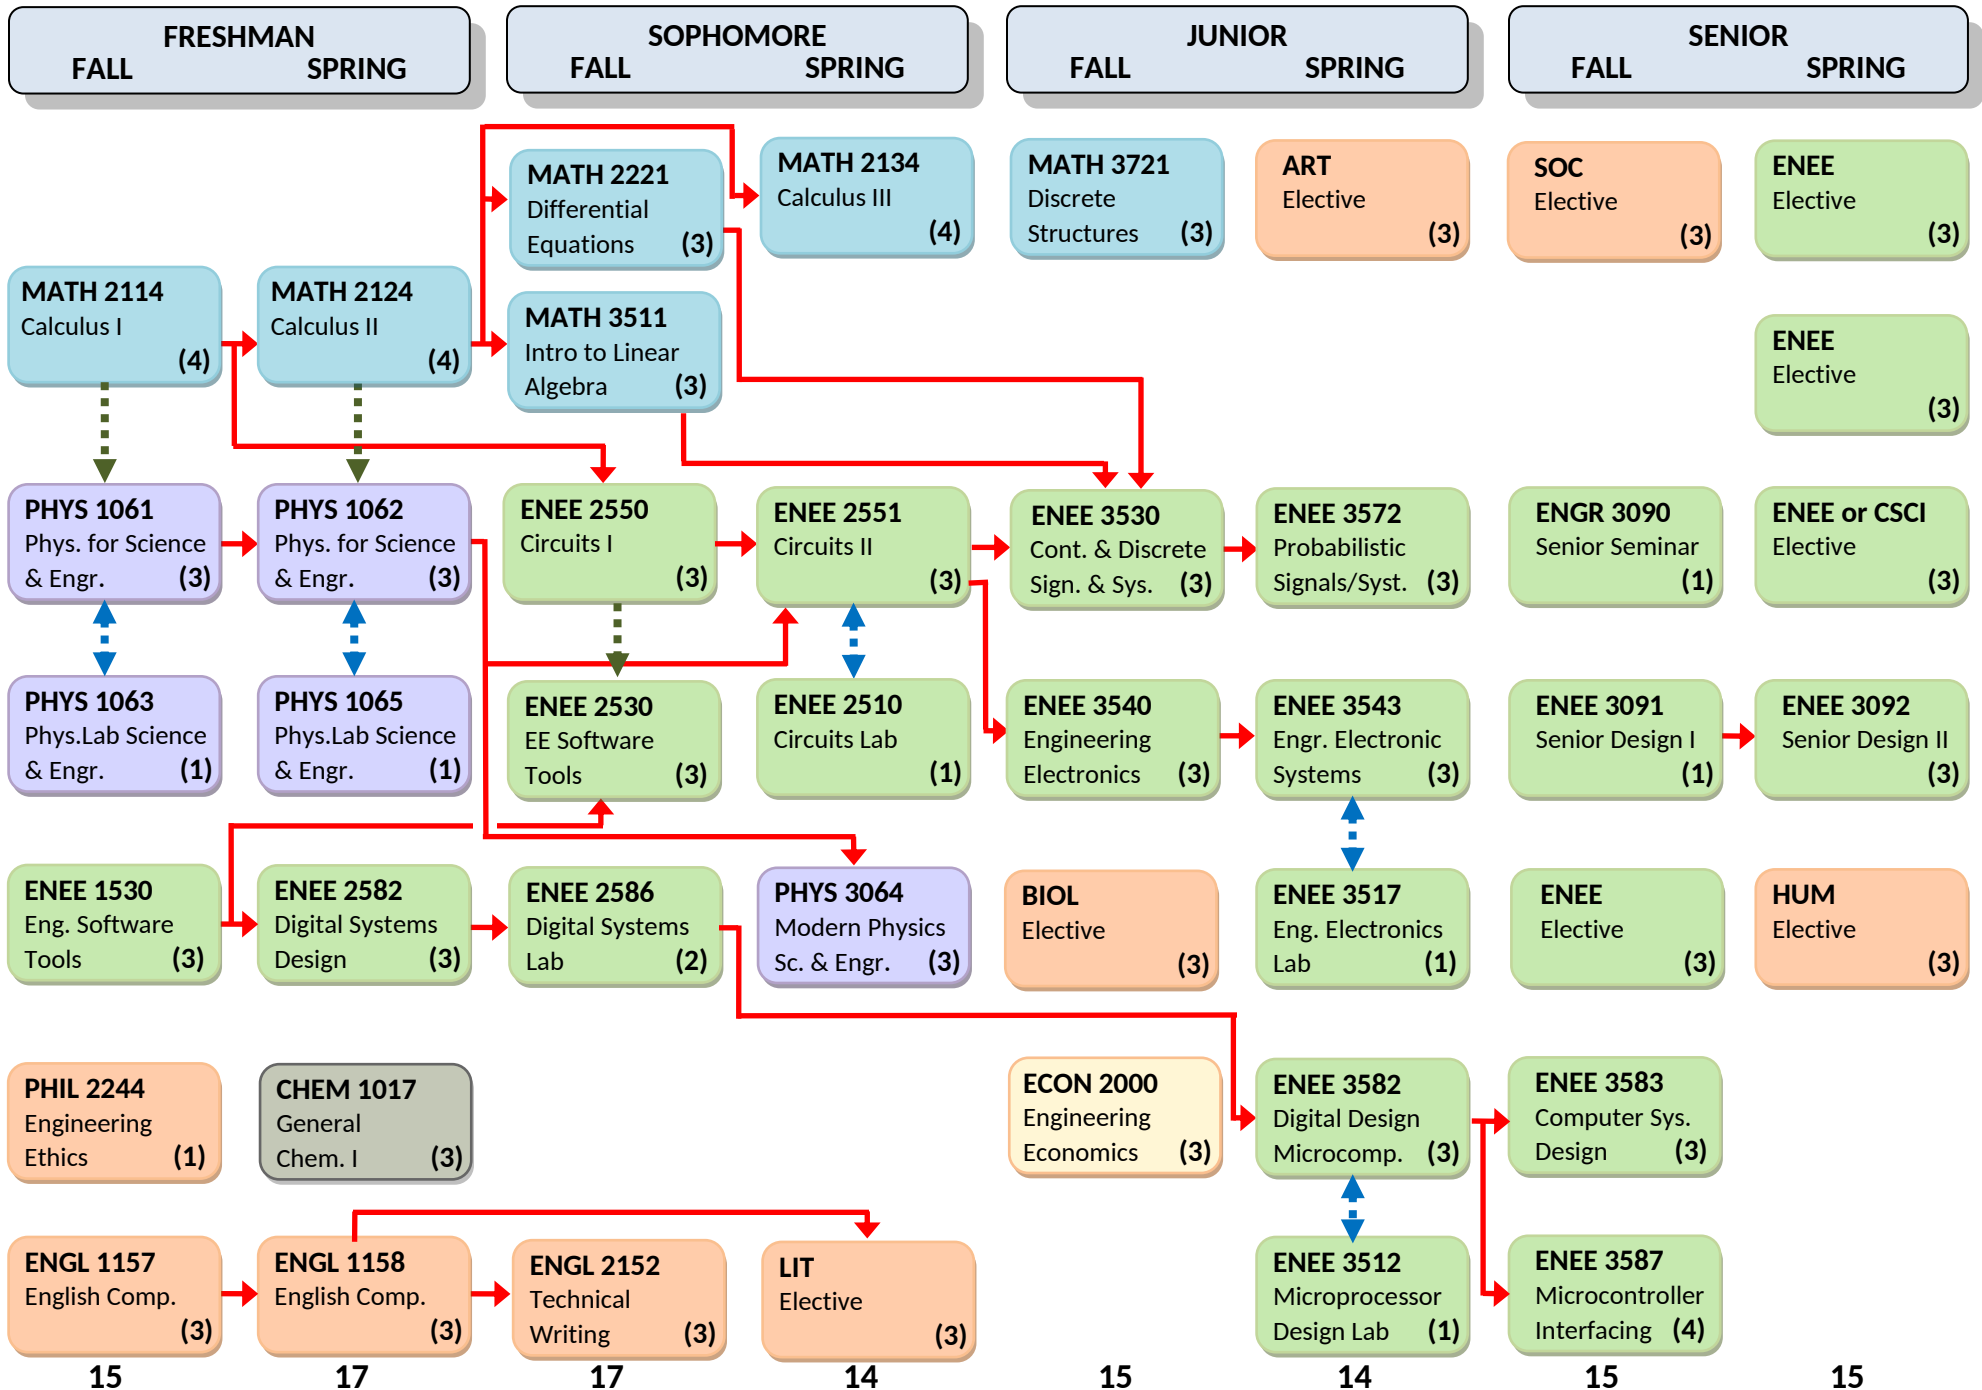

ELECTRICAL ENGINEERING (Computer Engineering Concentration) - 2020 Flowchart Prerequisite → Co-registration ←···▶

Credit or Co-registration ···▶

122 Credit Hours Total